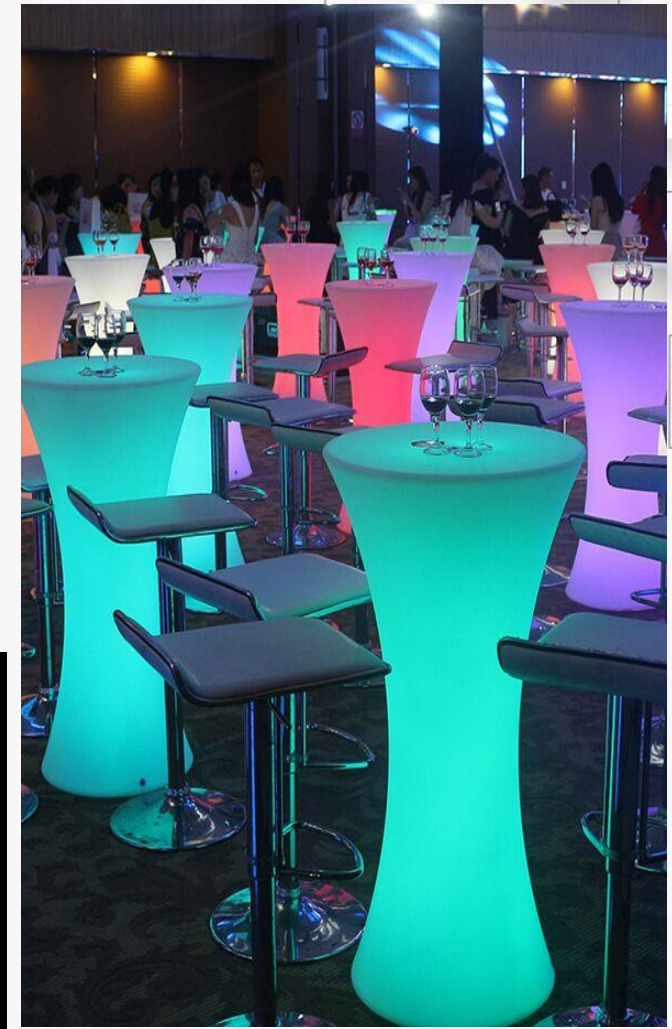

LTY716 Cold Pyro Machine (Big)

LED Equipments

LTY705 LED Cubes

LTY706 LED Bench

Egg Lights

Mini globe lights

LTY704 LED Bar Stool

LED Cocktail Tables