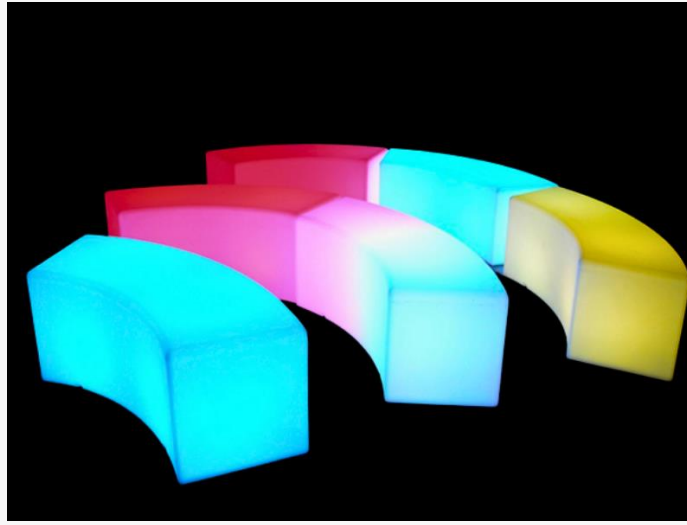

LTY706 LED Bench