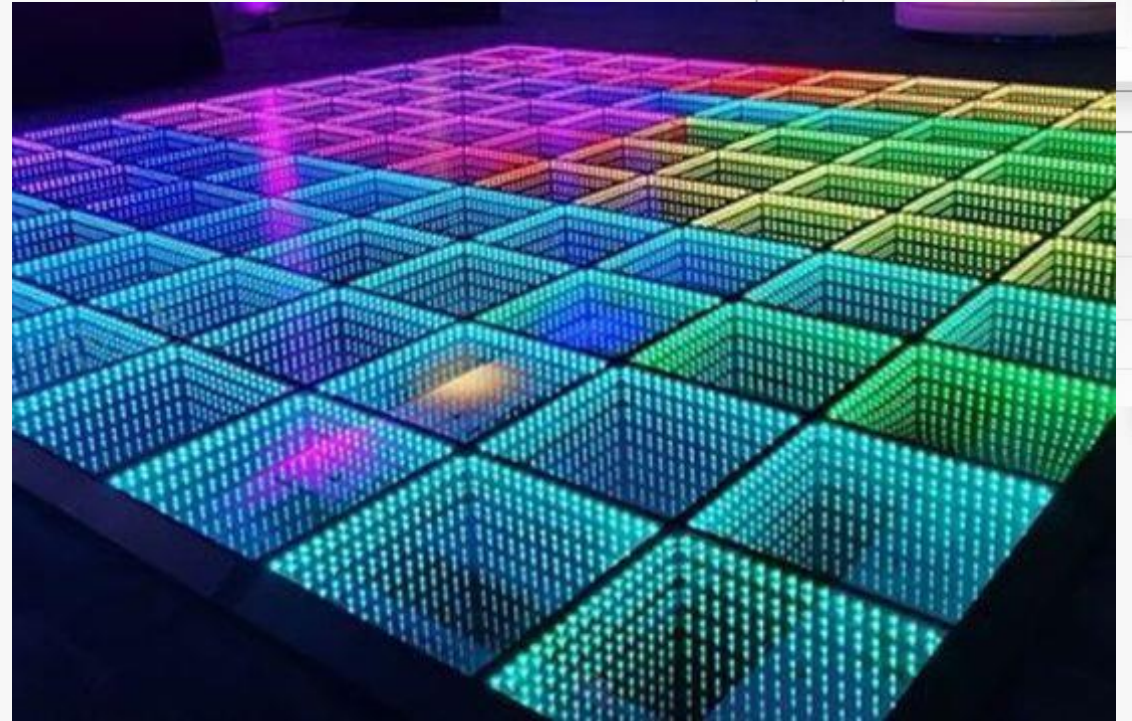

Sound Equipment

Cordless Lapel Microphone

Cordless Handheld Microphone

Cordless Headset Microphone

Speaker Stand

Sound System

Dance Floors

LTY701 Acrylic LED Dance Floor