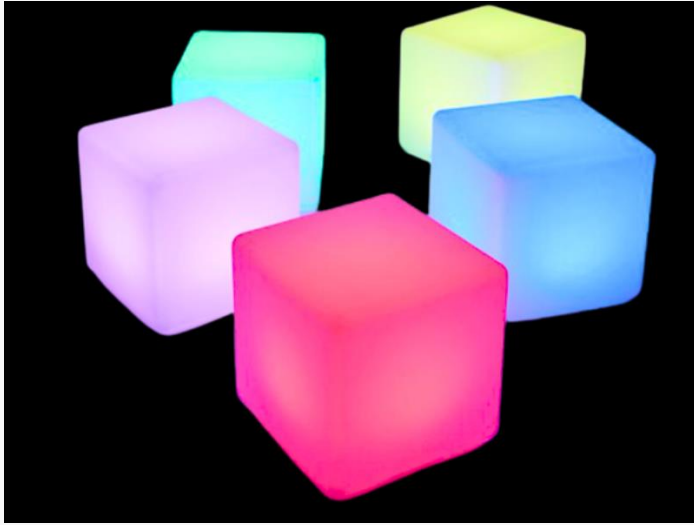

LED Equipments

LTY705 LED Cubes