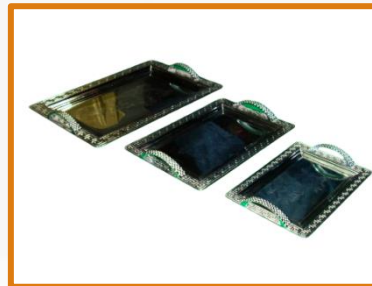

Rectangular Chafer with Roll Top Cover

Rectangular Chafer with Lift off Covers

Soup Tureen

Round Steel Platter
50, 55, 60 & 65 cms dia

Oval Steel Platter 65 cms
dia

Ice Bucket with cover

Ice Bucket

Wine Bucket